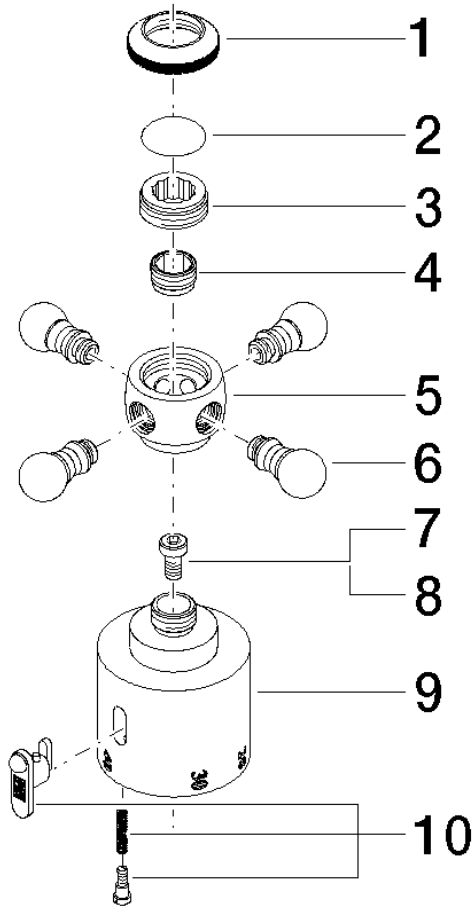

## MADISON Temperature control handle - Chrome

MADISON

---

11 420 360

11 420 360

11 420 360

Parts for other finishes can be found here: Brushed Platinum

Spare parts list

No.	Item Number	Name	Quantity used	Delivery time
1	09 20 36 005-00	handle	1	10
2	09 26 01 016 90	accessories	1	2
3	09 20 83 006 90	handle	1	2
4	09 24 03 119 90	nipple	1	2
6	09 20 36 004-00	handle	4	10
7	90 30 30 027 00 90	screw	1	2
8	09 30 33 004 90	screw	1	2
10	90 21 33 020 00 90	handle	1	2