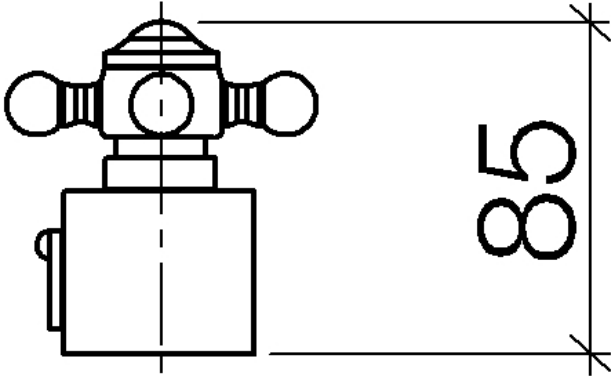

## MADISON Temperature control handle - Chrome

MADISON

---

11 420 360

11 420 360

11 420 360

Parts for other finishes can be found here: Brushed Platinum

Spare parts list

No.	Item Number	Name	Quantity used	Delivery time
1	09 20 36 005-00	handle	1	10
2	09 26 01 016 90	accessories	1	2
3	09 20 83 006 90	handle	1	2
4	09 24 03 119 90	nipple	1	2
6	09 20 36 004-00	handle	4	10
7	90 30 30 027 00 90	screw	1	2
8	09 30 33 004 90	screw	1	2
10	90 21 33 020 00 90	handle	1	2